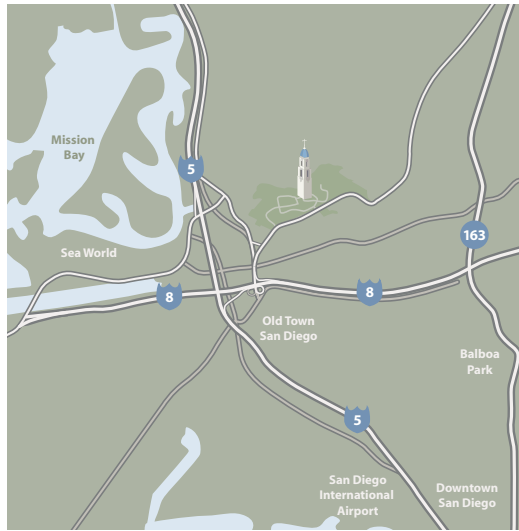

CHURCHES/PLAZAS

18	Founders Chapel
22	The Immaculata
26	Colachis Plaza
29	Plaza de San Diego
52	Eagan Plaza

VICINITY MAP

FROM THE NORTH Use I-5 South, exit Sea World Dr. & Tecolote Rd. and proceed left at stoplight toward Morena Blvd. Turn right on Morena, left on Napa, and left on Linda Vista Rd. Travel to the second stoplight to USD's East entrance, turn left and enter campus.

FROM THE SOUTH (Airport) Use I-5 North, exit Morena Blvd. (signs will say: Morena Blvd. use I-8 East) Stay to the right and follow the signs for Morena Blvd. Take the first right onto Linda Vista Rd. Travel to the third stoplight to USD's East entrance, turn left and enter campus.

FROM THE EAST Use I-8 West, exit at Morena Blvd., go right onto Linda Vista Rd. and travel to the third stoplight to USD's East entrance, turn left and enter campus.

From the airport: The campus is a ten minute cab ride (approximately \$15.00).

Once you have entered campus (from all directions): From the East entrance, the Office of Undergraduate Admissions is located in Serra Hall which will be the fifth building on the left. Please visit Parking Services for a permit and be sure to leave extra time to park.